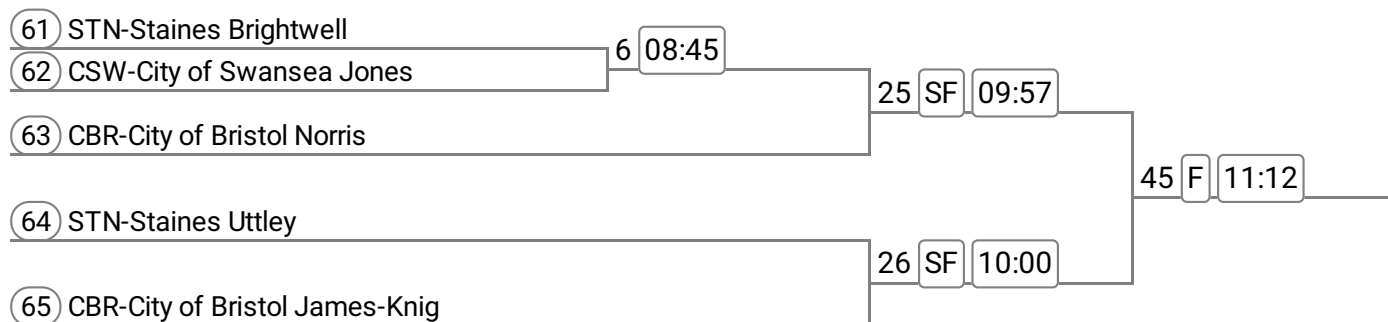

Sponsored by Cheltenham Ladies College

Event: 17 - J14A.2x

Sponsored by Towergate Insurance

Division: Division 1

Event: 18 - J15A.2x

Sponsored by Wycliffe School

Event: 19 - J16A.2x

Sponsored by Springhill