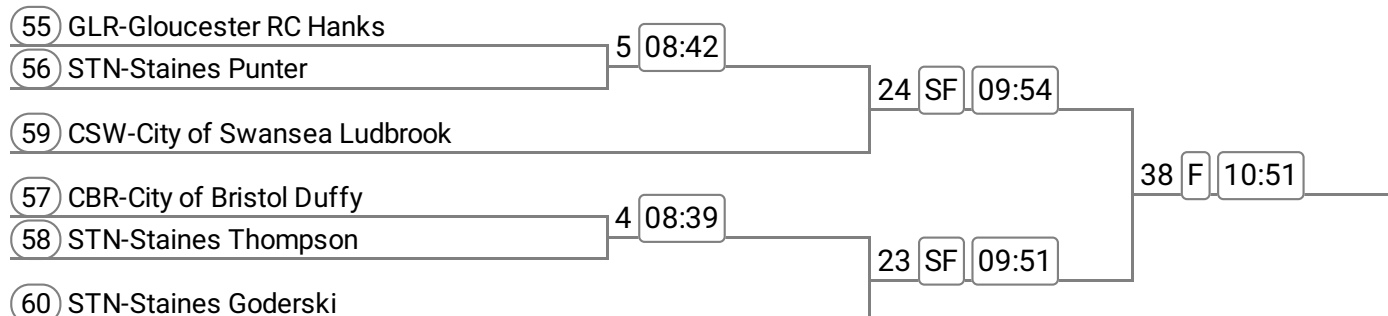

Sponsored by Cheltenham Ladies College

Event: 17 - J14A.2x

Sponsored by Towergate Insurance

Division: Division 1

Event: 18 - J15A.2x

Sponsored by Wycliffe School

Event: 19 - J16A.2x

Sponsored by Springhill