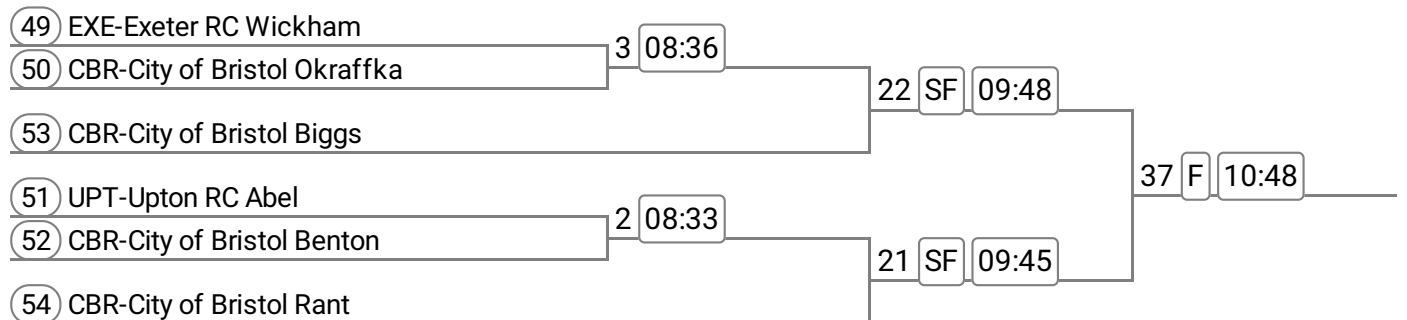

Event: 17 - J14A.2x

Sponsored by Towergate Insurance