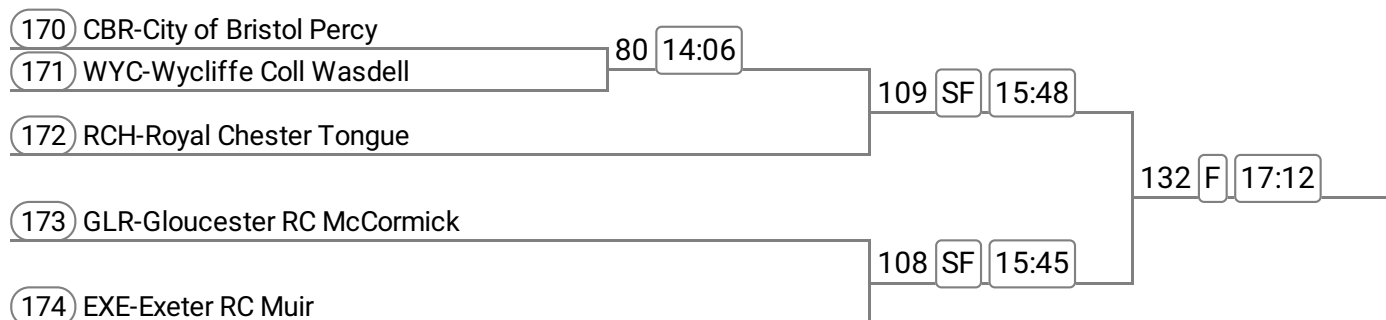

Division: Division 2

Event: 46 - J18A.1x

Sponsored by Majorlift Hydraulic Equipment

Event: 47 - W.J16A.2x

Sponsored by Bladerite

Event: 48 - J15A.4x+

Sponsored by Mushroom Management

Division: Division 2