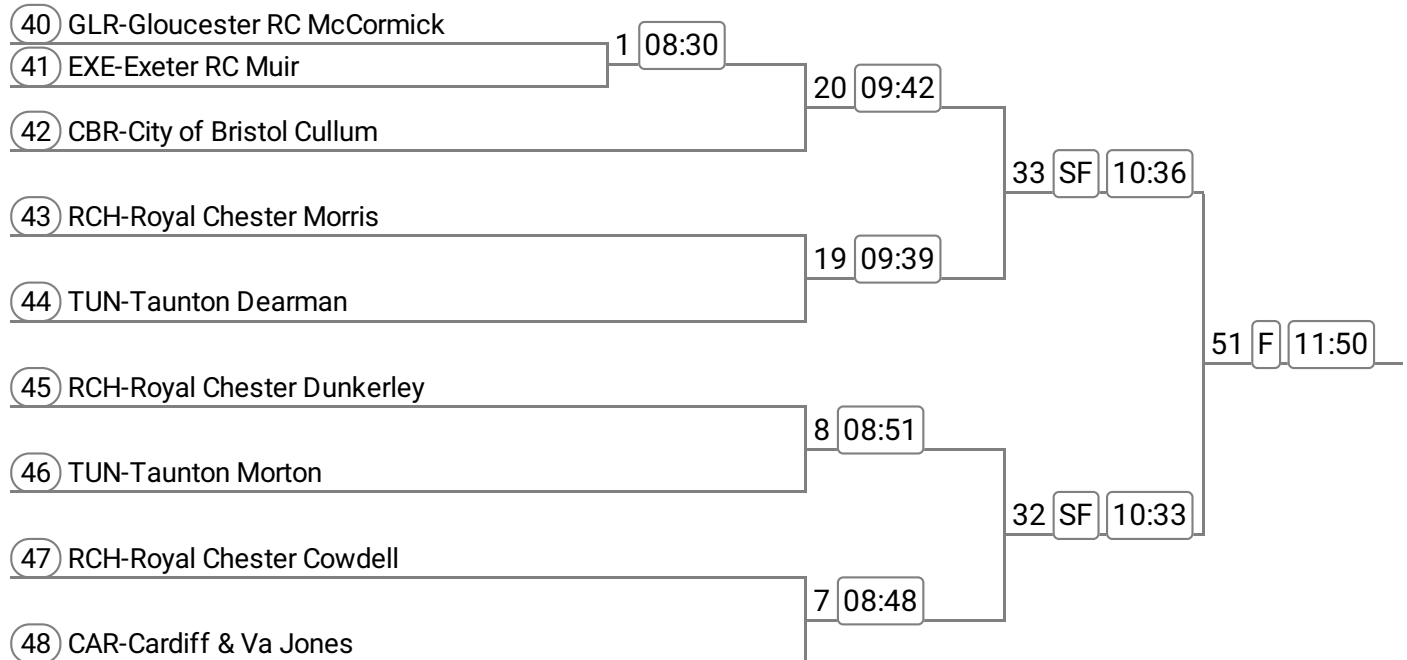

Gloucester Juniors & Masters Regatta

Division: Division 1

Event: 16 - W.J15A.1x

Sponsored by Cheltenham Ladies College