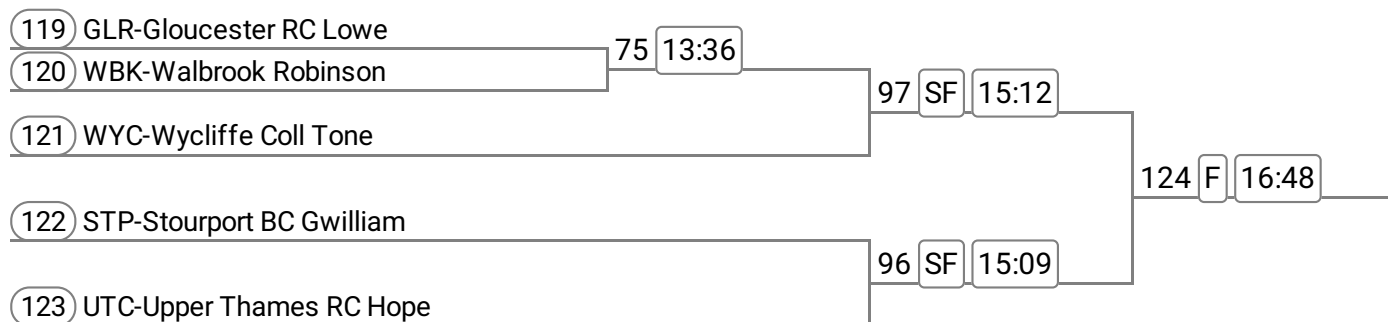

Event: 37 - MasE.1x

Sponsored by Rokeby Marchant