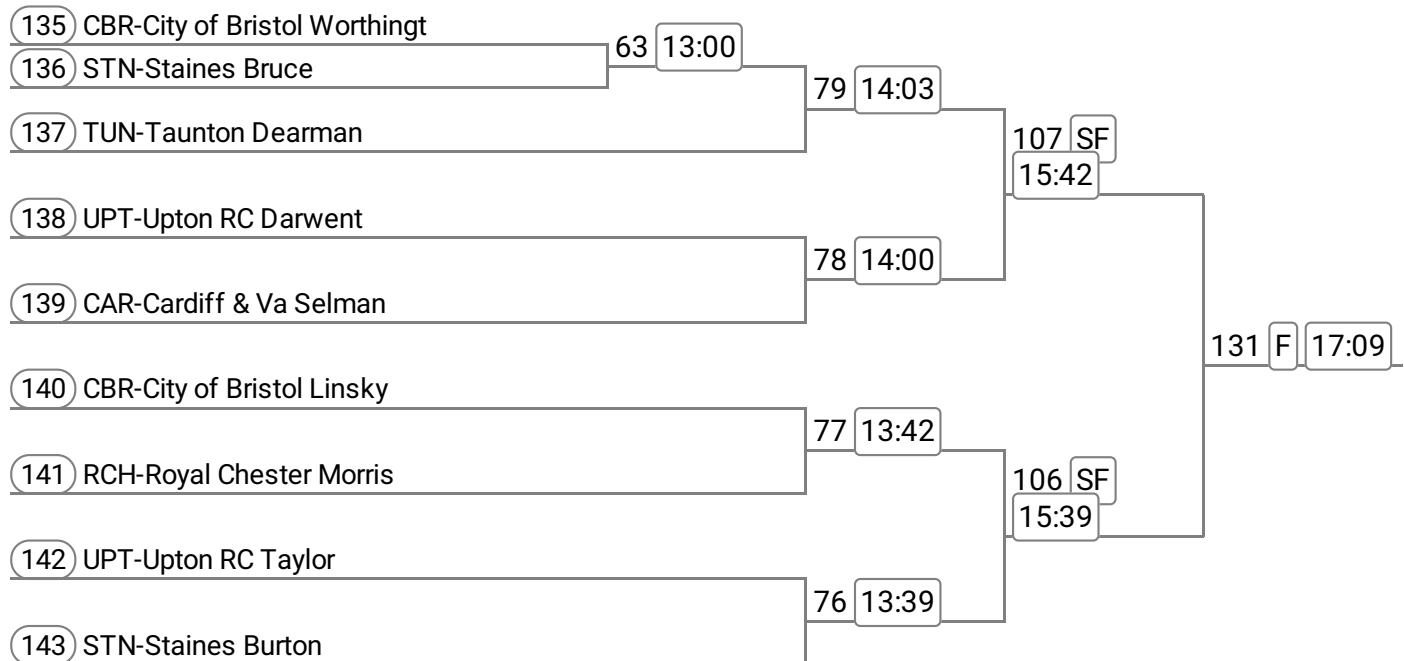

Sponsored by Burns, Jolleyman, Barnes, Hamilton

Division: Division 2

Event: 40 - W.MasE.1x

Sponsored by Mark Venn

Event: 41 - W.MasF.1x

Sponsored by The Jewell Family

Event: 42 - W.J15A.2x

Sponsored by Cheltenham Ladies College