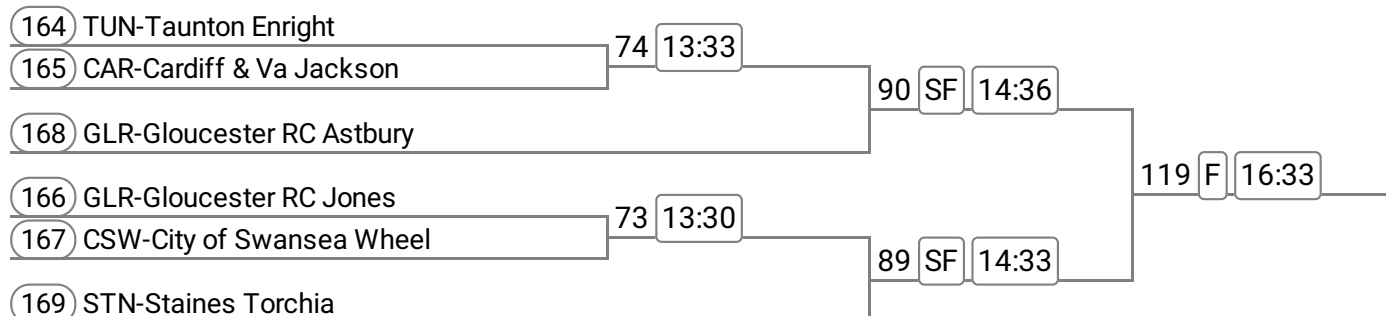

Division: Division 2

Event: 46 - J18A.1x

Sponsored by Majorlift Hydraulic Equipment

Event: 47 - W.J16A.2x

Sponsored by Bladerite

Event: 48 - J15A.4x+

Sponsored by Mushroom Management

Division: Division 2