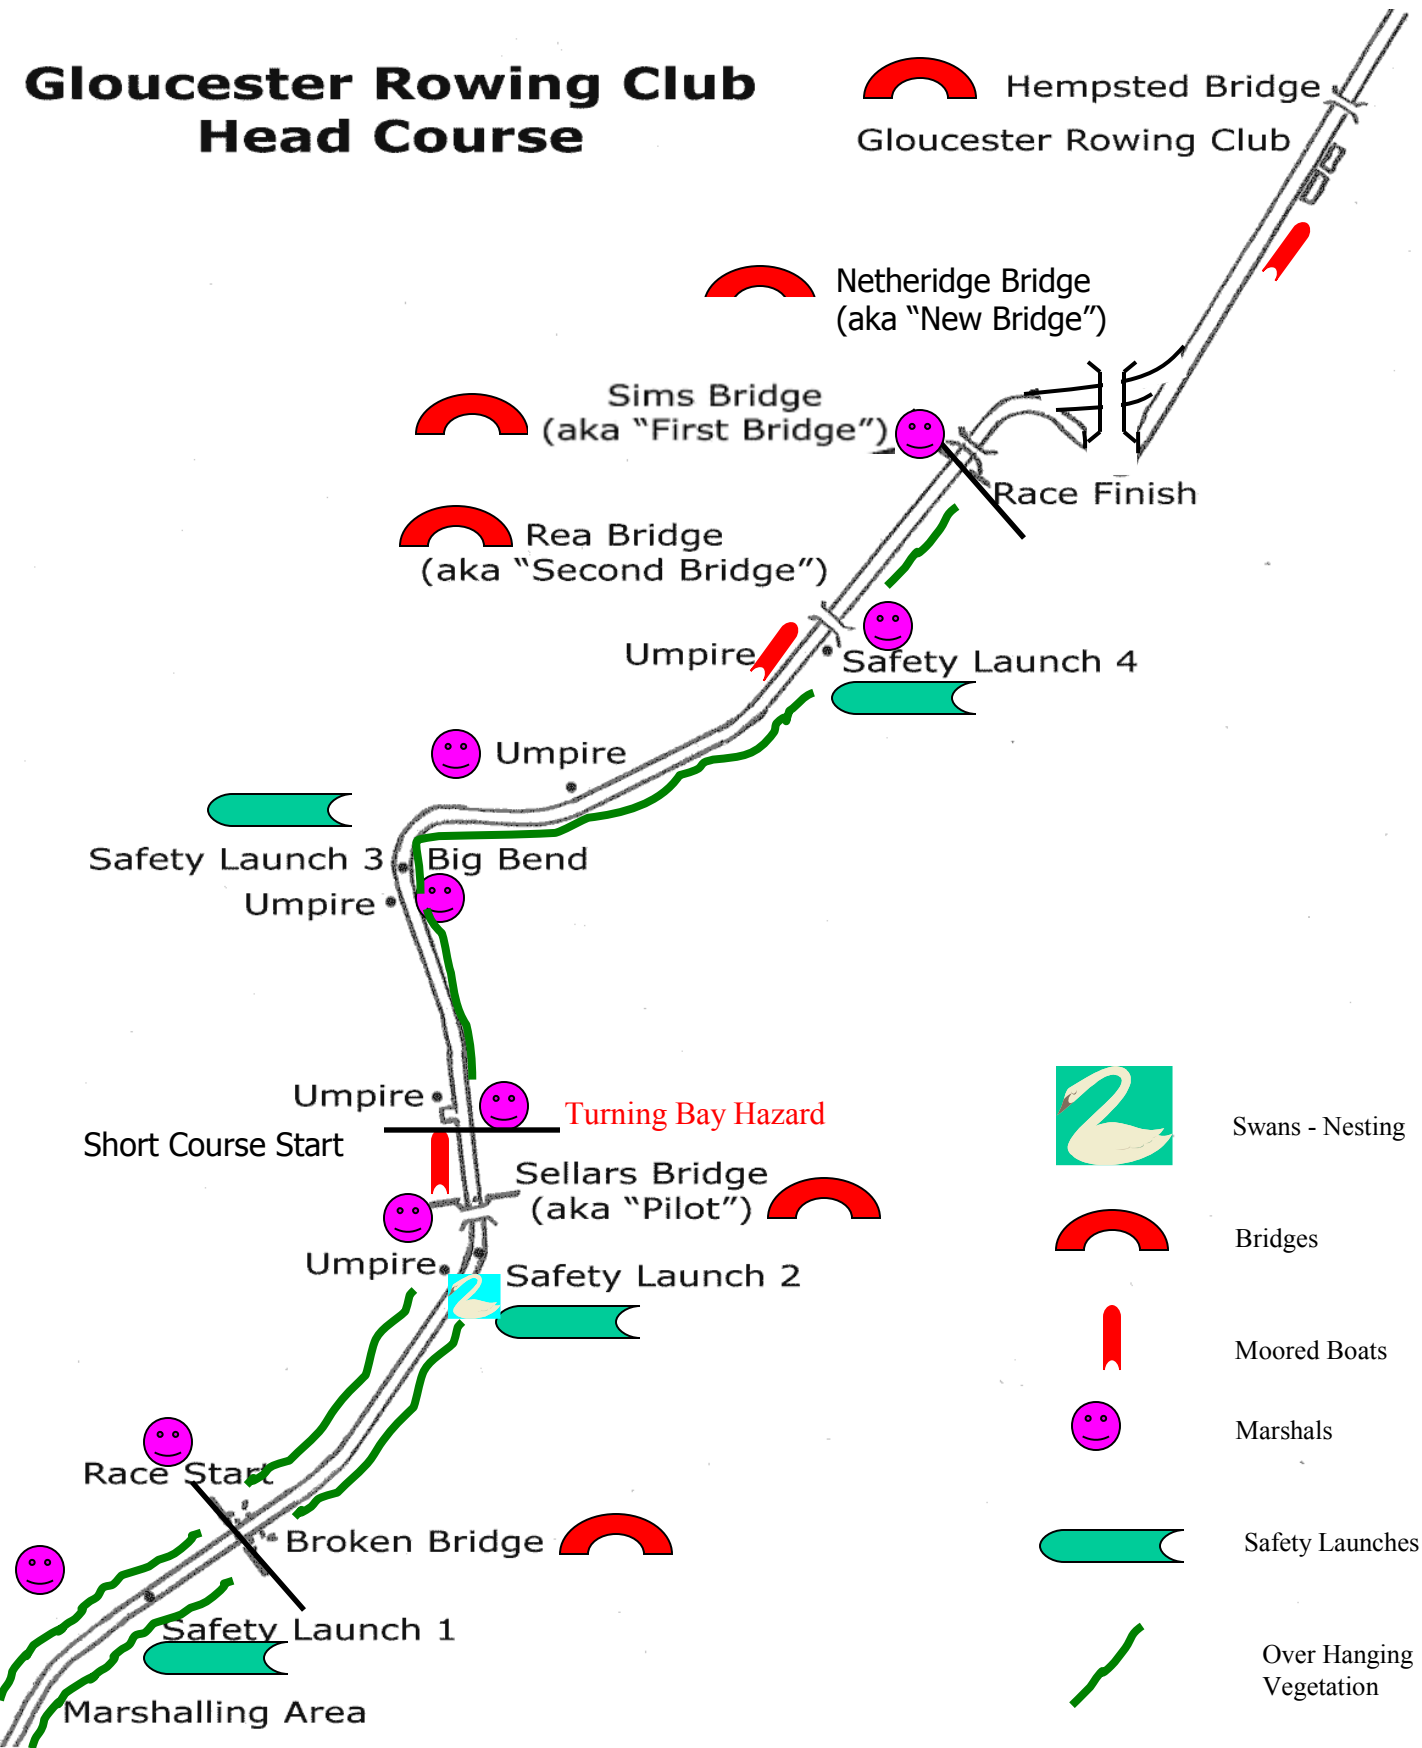

Gloucester Rowing Club Head Course

 Hempsted Bridge
Gloucester Rowing Club

 Netheridge Bridge
(aka "New Bridge")

 Sims Bridge
(aka "First Bridge")

 Rea Bridge
(aka "Second Bridge")

Umpire  Safety Launch 4

Safety Launch 3  Umpire

Umpire  Turning Bay Hazard

Short Course Start  Sellars Bridge
(aka "Pilot") 

Umpire  Safety Launch 2

Race Start  Broken Bridge 

Safety Launch 1  Marshalling Area

 Swans - Nesting

 Bridges

 Moored Boats

 Marshals

 Safety Launches

 Over Hanging Vegetation